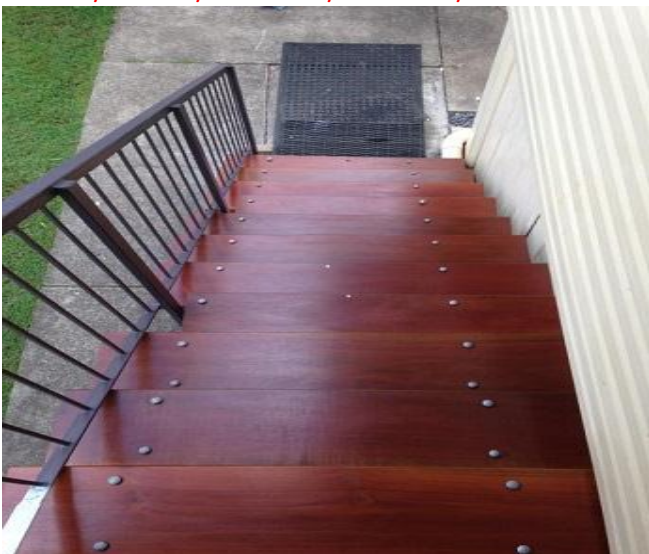

DURABILITY CLASS 1 DRESSED SELECT APPEARANCE GRADE

STRUCTURAL F27 AS2082

ALSO AVAILABLE IN A LARGE RANGE OF SIZES AND LENGTHS FOR THE FOLLOWING APPLICATIONS:

DECKING / TREADS / HANDRAILS / SCREENING POSTS / JOISTS / BEARERS / RAFTERS / BEAMS