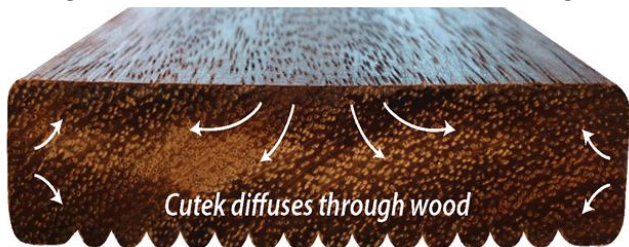

Is there a particular hardware item that you regularly purchase that we don't stock? If so please let us know and we will look at getting it on the shelves. You can call me on 3266 9000, email scott@versacetimbers.com.au or come in and have a chat.

GROUND HOG DAY!

Thanks Mother Nature, you're a real peach! The EPIC weather system the South East copped on Friday the 1st of May was a "once in a 200 year" event. It was certainly something we don't want to experience again. At Versace we were hit hard. We have had damage to our production equipment in particular; this means possible delays in truss and frame production. Please stay in touch with Versace as we endeavour to get things back up and running as soon as possible