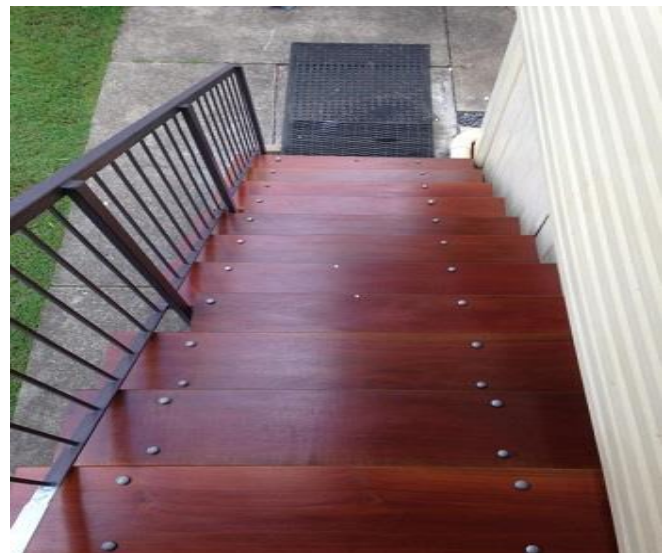

MONTHLY BBQ

THIS MONTH PROUDLY SPONSORED

BY MATTHEI TIMBERS

matthei
timbers
sustainable logging

FRIDAY NOVEMBER 13TH

6AM TILL 10AM

COME AND GRAB SOME BREAKFAST

PACIFIC JARRAH / NON BLEED / DURA 1 /
STRUCTURAL F27
WHITE ANT RESISTANT / SELECT GRADE KD
HARDWOOD
DECKING / POSTS / TREADS / HANDRAILS / JOISTS /
RAFTERS / BEAMS